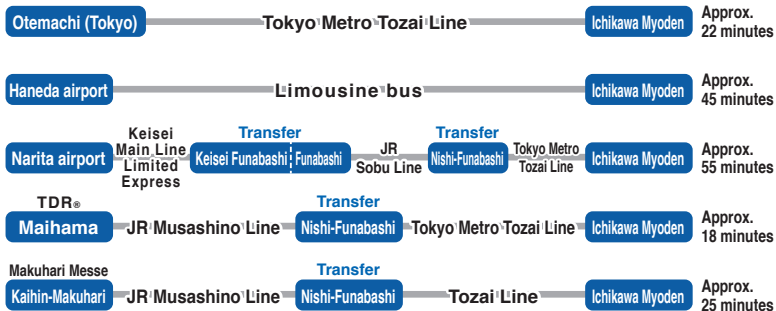

ACCESS

*Times do not include transfers.

- Approx. 2-minute walk from the East Gate of Myoden Station on the Tokyo Metro Tozai Line
- Approx. 5-minute drive from the Ichikawa Interchange on the Keiyo Road

Check-in: 15:00 – 24:00 Check-out: 10:00

MAP

- Affiliated parking is available.
For details, see "Affiliated Parking Information".

Super Hotel®
TOZAISEN ICHIKAWA MYODEN-EKIMAE
Myoden Center Building, 4-4-27 Myoden Ichikawa-shi, Chiba 272-0111