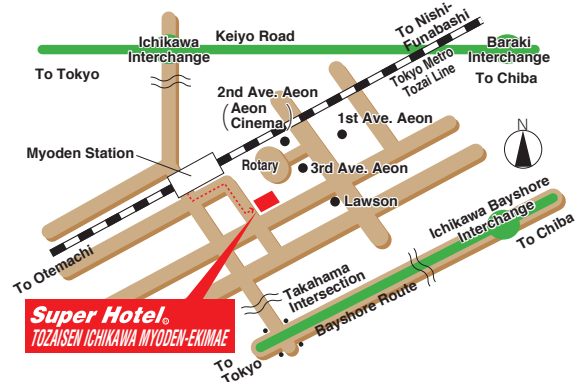

ACCESS

*Times do not include transfers.

- Approx. 2-minute walk from the East Gate of Myoden Station on the Tokyo Metro Tozai Line
- Approx. 5-minute drive from the Ichikawa Interchange on the Keiyo Road

Check-in: 15:00 – 24:00 Check-out: 10:00

MAP

- Affiliated parking is available.
For details, see "Affiliated Parking Information".

Super Hotel®
TOZAISEN ICHIKAWA MYODEN-EKIMAE
Myoden Center Building, 4-4-27 Myoden Ichikawa-shi, Chiba 272-0111