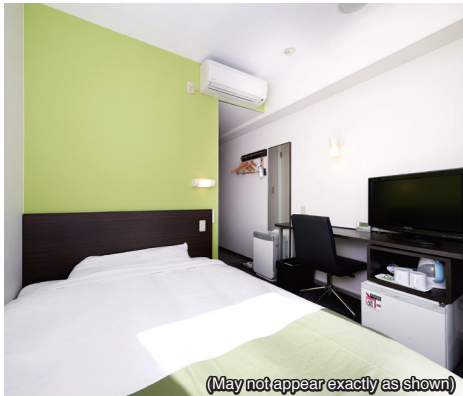

Guest Rooms

Single room (up to 2 guests) 12m²

● Wide bed (150 cm wide)

Super room (up to 3 guests) 12m²

● Wide bed (150 cm wide) + loft bed

Triple room (up to 4 guests) 18m²

● Wide bed (150 cm wide) + loft bed + sofa bed

Standard Amenities and Facilities in Every Guest Room

[Room Facilities]

- 26-inch widescreen LCD TV ● Movies on demand (VOD, 150 titles)
- Complimentary high-speed Internet (LAN)
- Refrigerator ● Air purifier with humidifier
- Unit bathroom ● Bidet ● Hair dryer
- Electric kettle ● Mobile charger